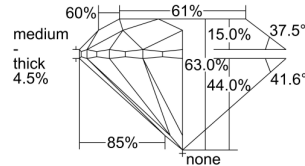

GIA®

FACSIMILE

GIA REPORT 5221649942

Verify this report at GIA.edu

GIA NATURAL DIAMOND DOSSIER®

September 22, 2022
GIA Report Number 5221649942
Shape and Cutting Style ..... Round Brilliant
Measurements ..... 5.29 - 5.32 x 3.35 mm

GRADING RESULTS

Carat Weight ..... 0.59 carat
Color Grade ..... G
Clarity Grade I1
Cut Grade ..... Good

ADDITIONAL GRADING INFORMATION

Polish ..... Good
Symmetry ..... Very Good
Fluorescence ..... None
Clarity Characteristics ..... Crystal, Cloud
Inscription(s): GIA 5221649942

PROPORTIONS

Profile to actual proportions

GRADING SCALES

GIA COLOR SCALE	GIA CLARITY SCALE	GIA CUT SCALE	
D	FLAWLESS	EXCELLENT	
E	INTERNALLY FLAWLESS		
F		VVS₁	VERY GOOD
G	VVS₂		
H	VS₁	GOOD	
I	VS₂		
J	SI₁	FAIR	
K	SI₂		
L	I₁	POOR	
M	I₂		
N	I₃		
O			
P			
Q			
R			
S			
T			
U			
V			
W			
X			
Y			
Z